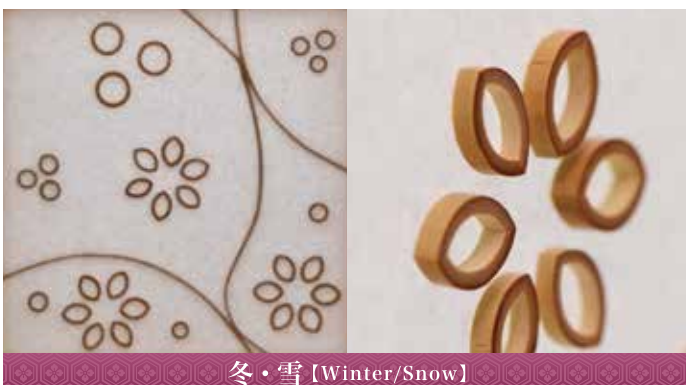

光天井

Luminous ceiling

春・桜 [Spring/Cherry Blossoms]

夏・金魚 [Summer/Goldfish]

日本は世界に誇れるほど四季に富んだ国です
 日々移りゆく景色は記憶に刻まれる風景となり
 心を躍動させるスイッチにもなるのではないのでしょうか
 今回 竹六商店は「四季」をテーマにした
 展示を企画致しました
 風のように過ぎゆく日々が少しでも華やぐ製品を
 どうぞごゆっくりご覧くださいませ

秋・蜻蛉 [Autumn/Dragonfly]

冬・雪 [Winter/Snow]

柁割竹 [BAMBOO'S MASAWARI]

Japan is famous around the world for having four distinct seasons.
 The landscapes that are created by the passing of time leave distinct memories of the scenery,
 and are known to inspire certain emotions.
 Takeroku Shoten is putting on an exhibition dedicated to this theme of the four seasons.
 Enjoy this selection of products that can bring a little bit of brilliance
 to your everyday life as we float through the breeze of time.